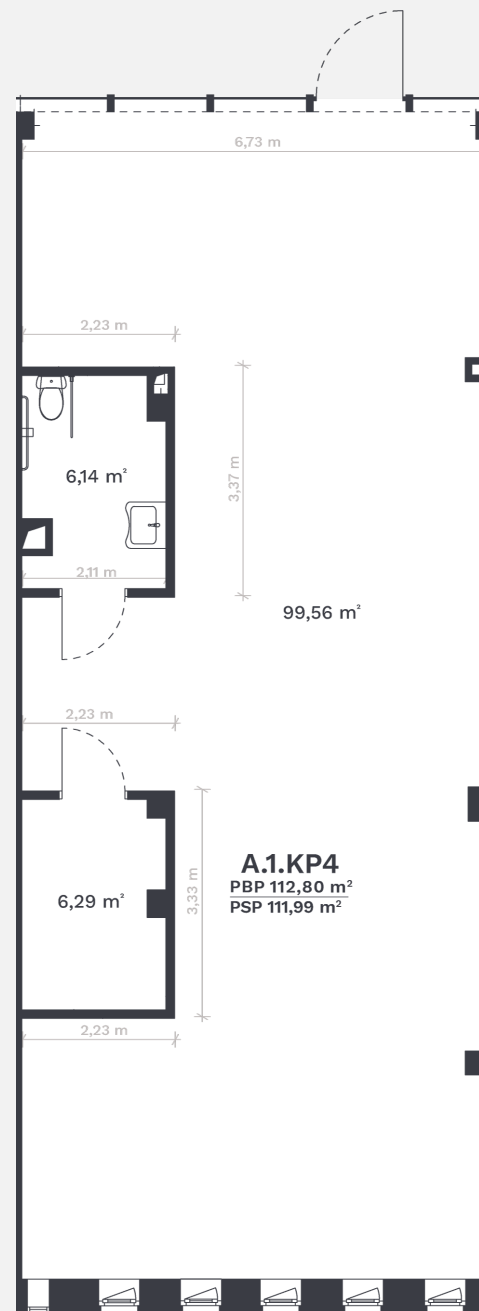

A.I.KP4

FLOOR	1
AREA WITHOUT PARTITIONS	112,80 m²
AREA WITH PARTITIONS	111,99 m²
KRYPTIS	N;S

① Visualizations are artistic interpretations intended to convey the concept and vision of the project. They are not an exact representation and are subject to change as the project develops.

mūnai by **CITUS**

+370 678 56 066 / info@munaibycitus.lt

Kareivių St. 2E, Vilnius

www.munaibycitus.lt